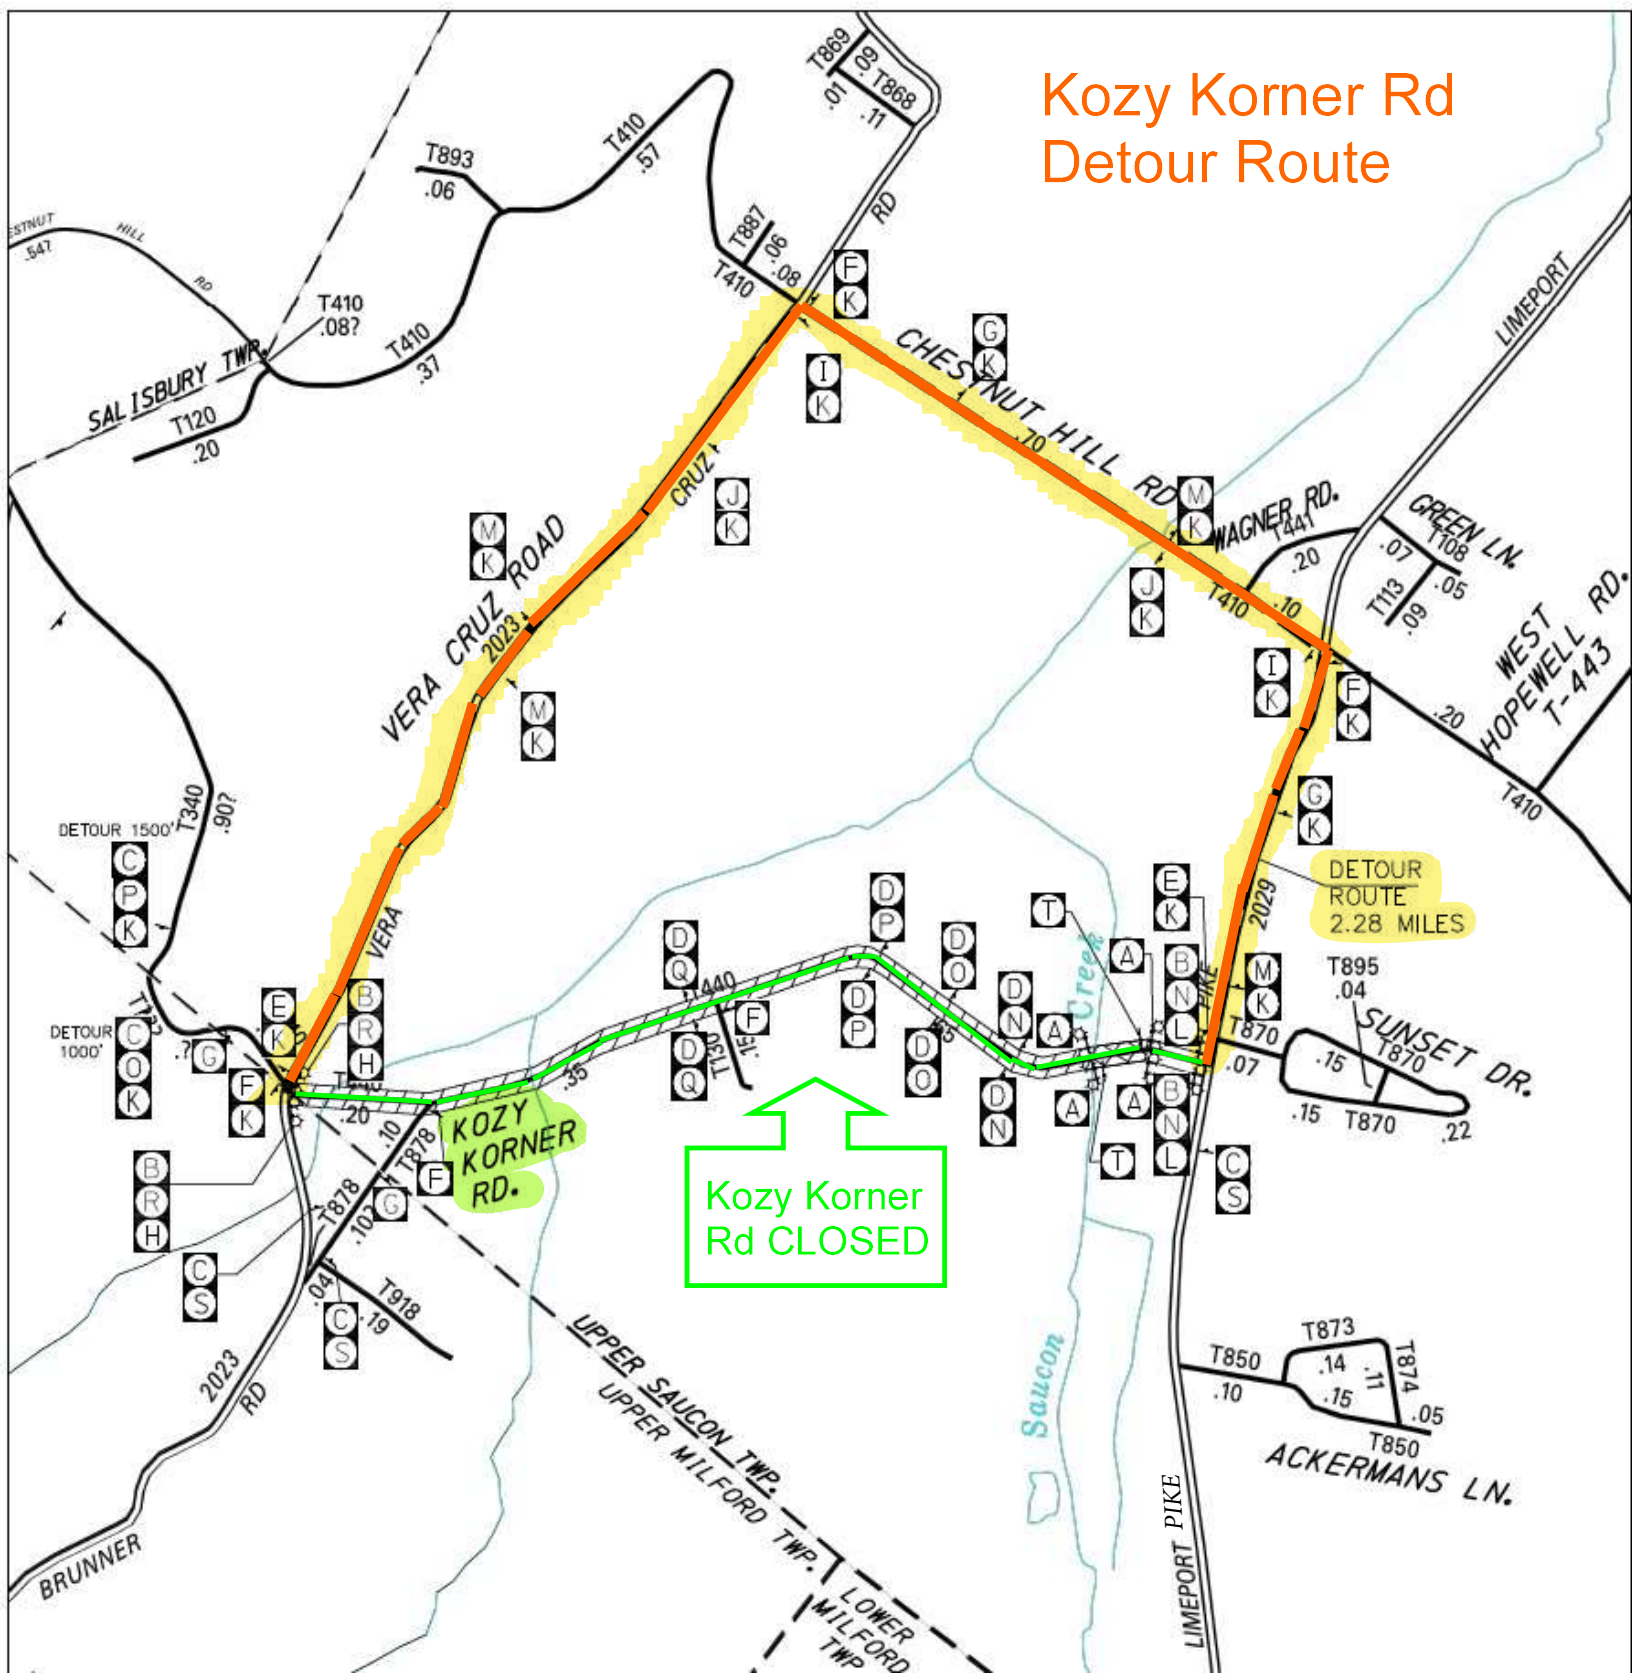

Kozy Korner Rd Detour Route

Kozy Korner Rd
CLOSED

DETOUR ROUTE
2.28 MILES