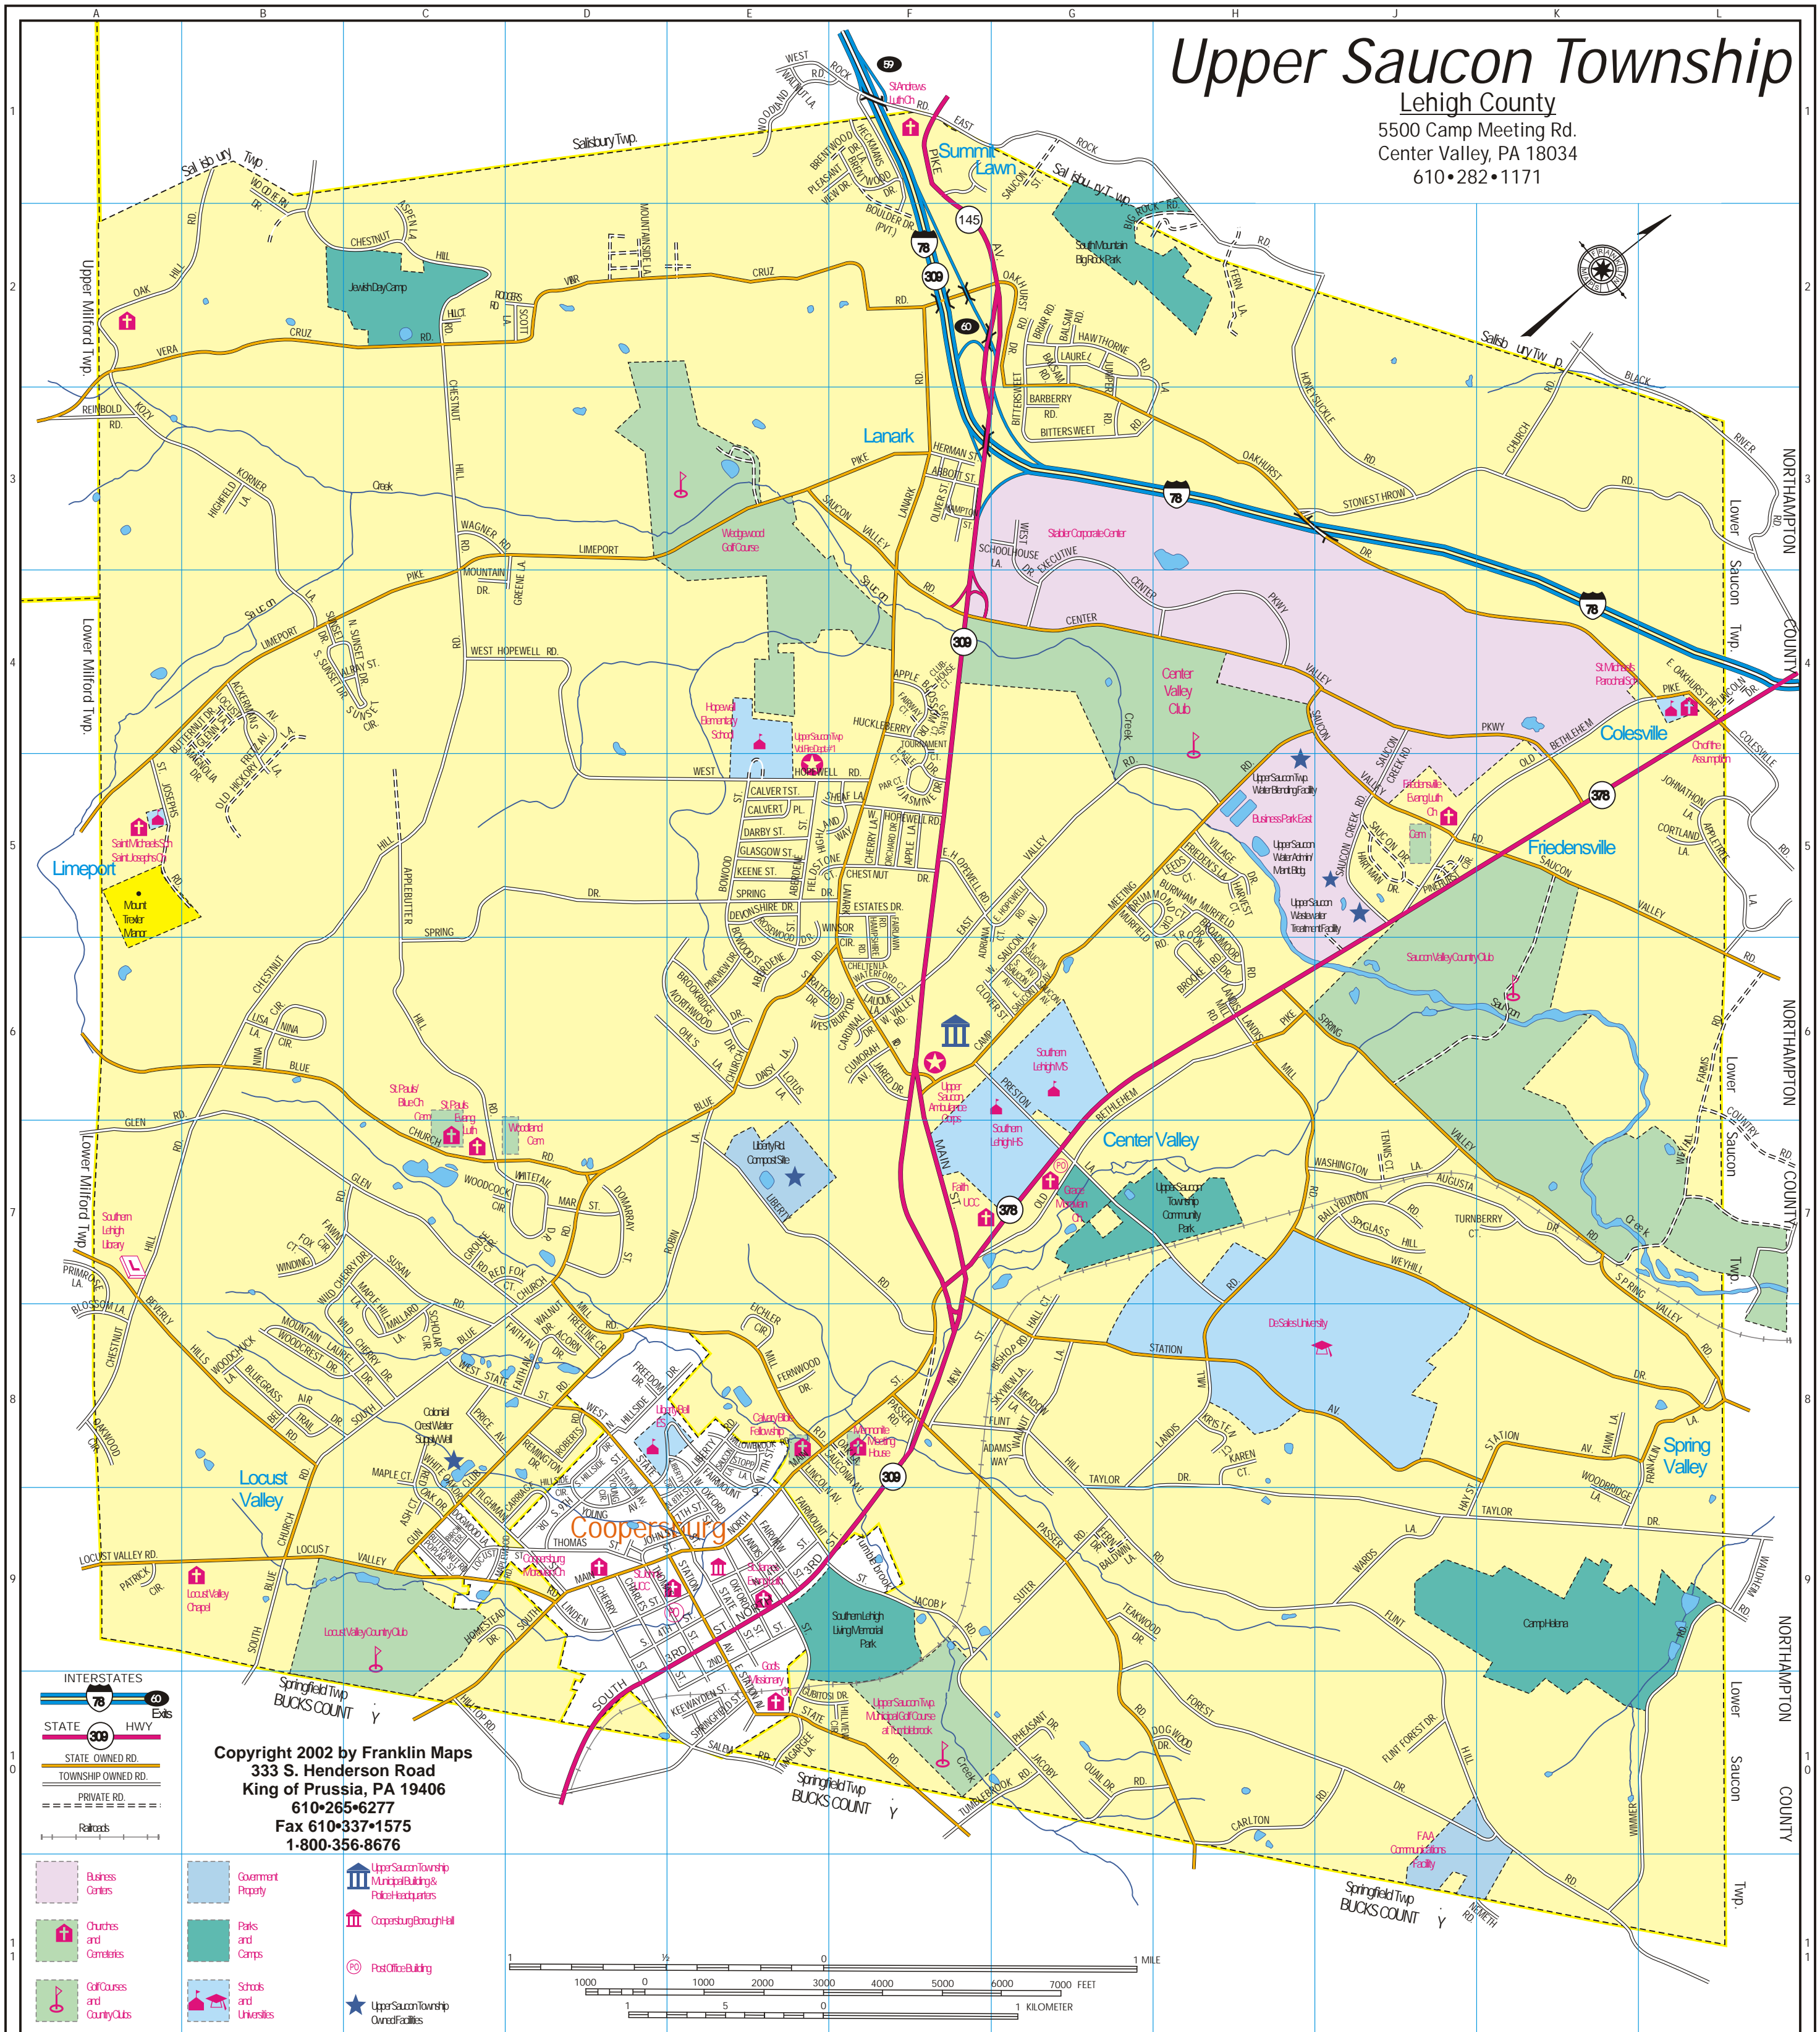

# Upper Saucon Township

Lehigh County

5500 Camp Meeting Rd.  
Center Valley, PA 18034  
610•282•1171

Copyright 2002 by Franklin Maps  
333 S. Henderson Road  
King of Prussia, PA 19406  
610•265•6277  
Fax 610•337•1575  
1-800-356-8676